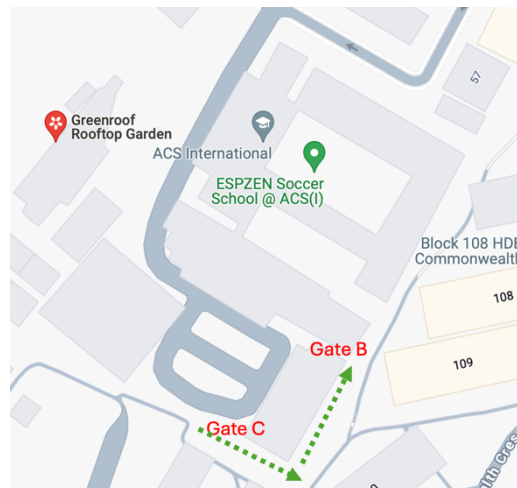

## Gate C - Closed

Dear Parents, Guardians and Students,

Due to upcoming construction on the school property, from Tuesday 26 March onwards, Gate C will no longer be in use and Gate B will be used instead.

Students who are dropped off at the rear of the school, can continue to be dropped off there, but they will need to walk around (to Gate B) to enter the school. Please see below of the route they will need to take: